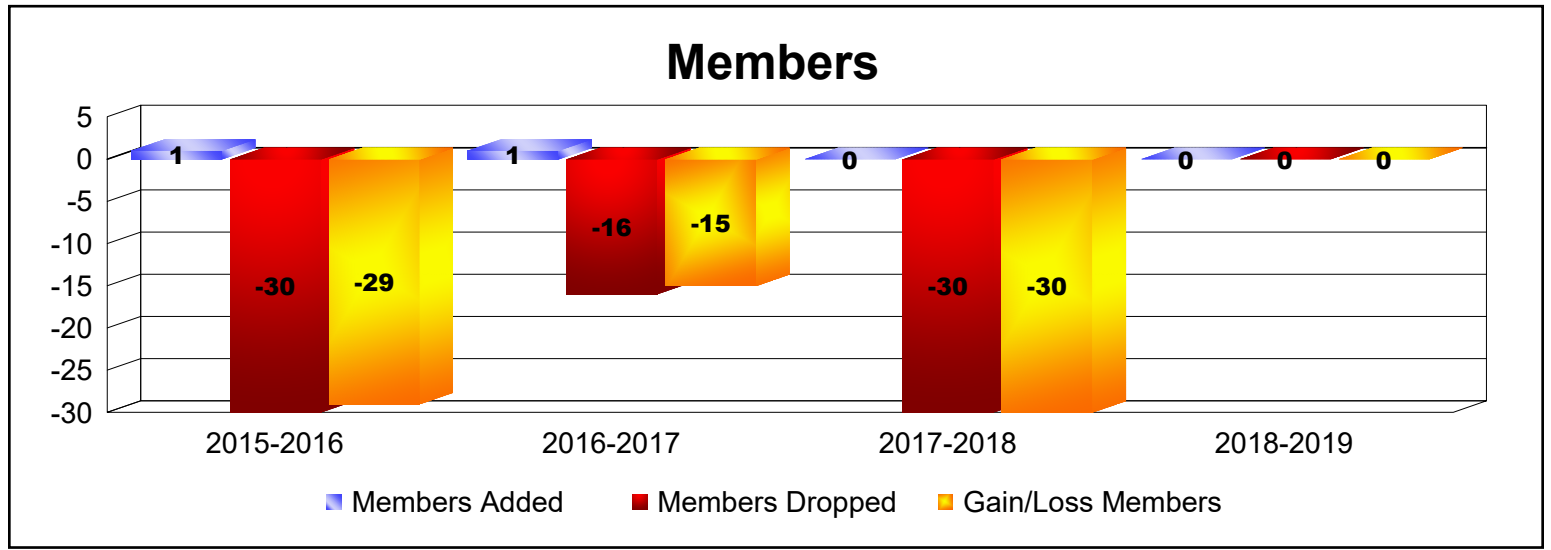

# Disbanded Districts

As of June 2020 Cumulative

Year	New Clubs	Dropped Clubs	Gain/ Loss Clubs	New Members	Charter Members	Reinstate Members	Transfer Members	Total Member Added	Total Members Dropped	Gain/ Loss Members
2015-2016	0	-1	-1	1	0	0	0	1	-30	-29
2016-2017	0	-1	-1	1	0	0	0	1	-16	-15
2017-2018	0	-2	-2	0	0	0	0	0	-30	-30
2018-2019	0	-1	-1	0	0	0	0	0	0	0
<b>Average</b>	<b>0</b>	<b>-1</b>	<b>-1</b>	<b>1</b>	<b>0</b>	<b>0</b>	<b>0</b>	<b>1</b>	<b>-19</b>	<b>-19</b>

Year	New Clubs	Dropped Clubs	Gain/Loss Clubs	New Members	Charter Members	Reinstate Members	Transfer Members	Total Member Added	Total Members Dropped	Gain/Loss Members
2015-2016	0	0	0	187	2	1	6	196	-222	-26
2016-2017	0	0	0	222	0	1	11	234	-283	-49
2017-2018	0	0	0	166	1	9	8	184	-246	-62
2018-2019	0	0	0	167	0	3	9	179	-262	-83
2019-2020	0	-3	-3	126	2	4	14	146	-315	-169
<b>Average</b>	<b>0</b>	<b>-1</b>	<b>-1</b>	<b>174</b>	<b>1</b>	<b>4</b>	<b>10</b>	<b>188</b>	<b>-266</b>	<b>-78</b>