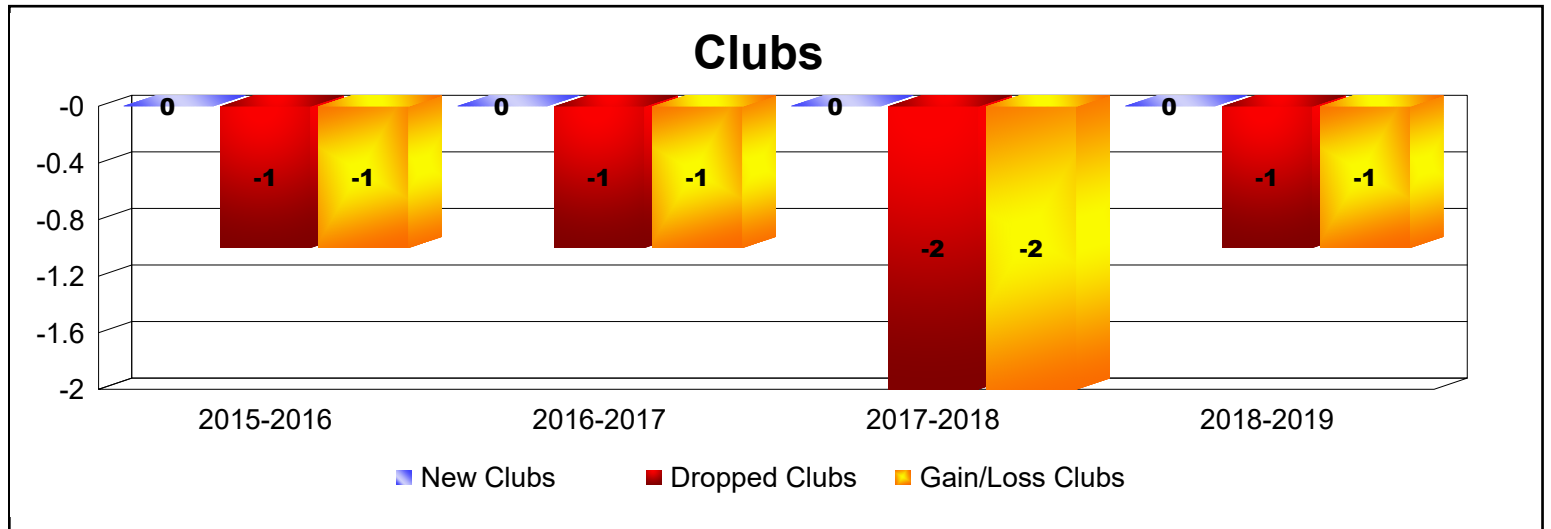

# Disbanded Districts

As of June 2020 Cumulative

Year	New Clubs	Dropped Clubs	Gain/ Loss Clubs	New Members	Charter Members	Reinstate Members	Transfer Members	Total Member Added	Total Members Dropped	Gain/ Loss Members
2015-2016	0	-1	-1	1	0	0	0	1	-30	-29
2016-2017	0	-1	-1	1	0	0	0	1	-16	-15
2017-2018	0	-2	-2	0	0	0	0	0	-30	-30
2018-2019	0	-1	-1	0	0	0	0	0	0	0
<b>Average</b>	<b>0</b>	<b>-1</b>	<b>-1</b>	<b>1</b>	<b>0</b>	<b>0</b>	<b>0</b>	<b>1</b>	<b>-19</b>	<b>-19</b>

Year	New Clubs	Dropped Clubs	Gain/Loss Clubs	New Members	Charter Members	Reinstate Members	Transfer Members	Total Member Added	Total Members Dropped	Gain/Loss Members
2015-2016	0	0	0	187	2	1	6	196	-222	-26
2016-2017	0	0	0	222	0	1	11	234	-283	-49
2017-2018	0	0	0	166	1	9	8	184	-246	-62
2018-2019	0	0	0	167	0	3	9	179	-262	-83
2019-2020	0	-3	-3	126	2	4	14	146	-315	-169
<b>Average</b>	<b>0</b>	<b>-1</b>	<b>-1</b>	<b>174</b>	<b>1</b>	<b>4</b>	<b>10</b>	<b>188</b>	<b>-266</b>	<b>-78</b>